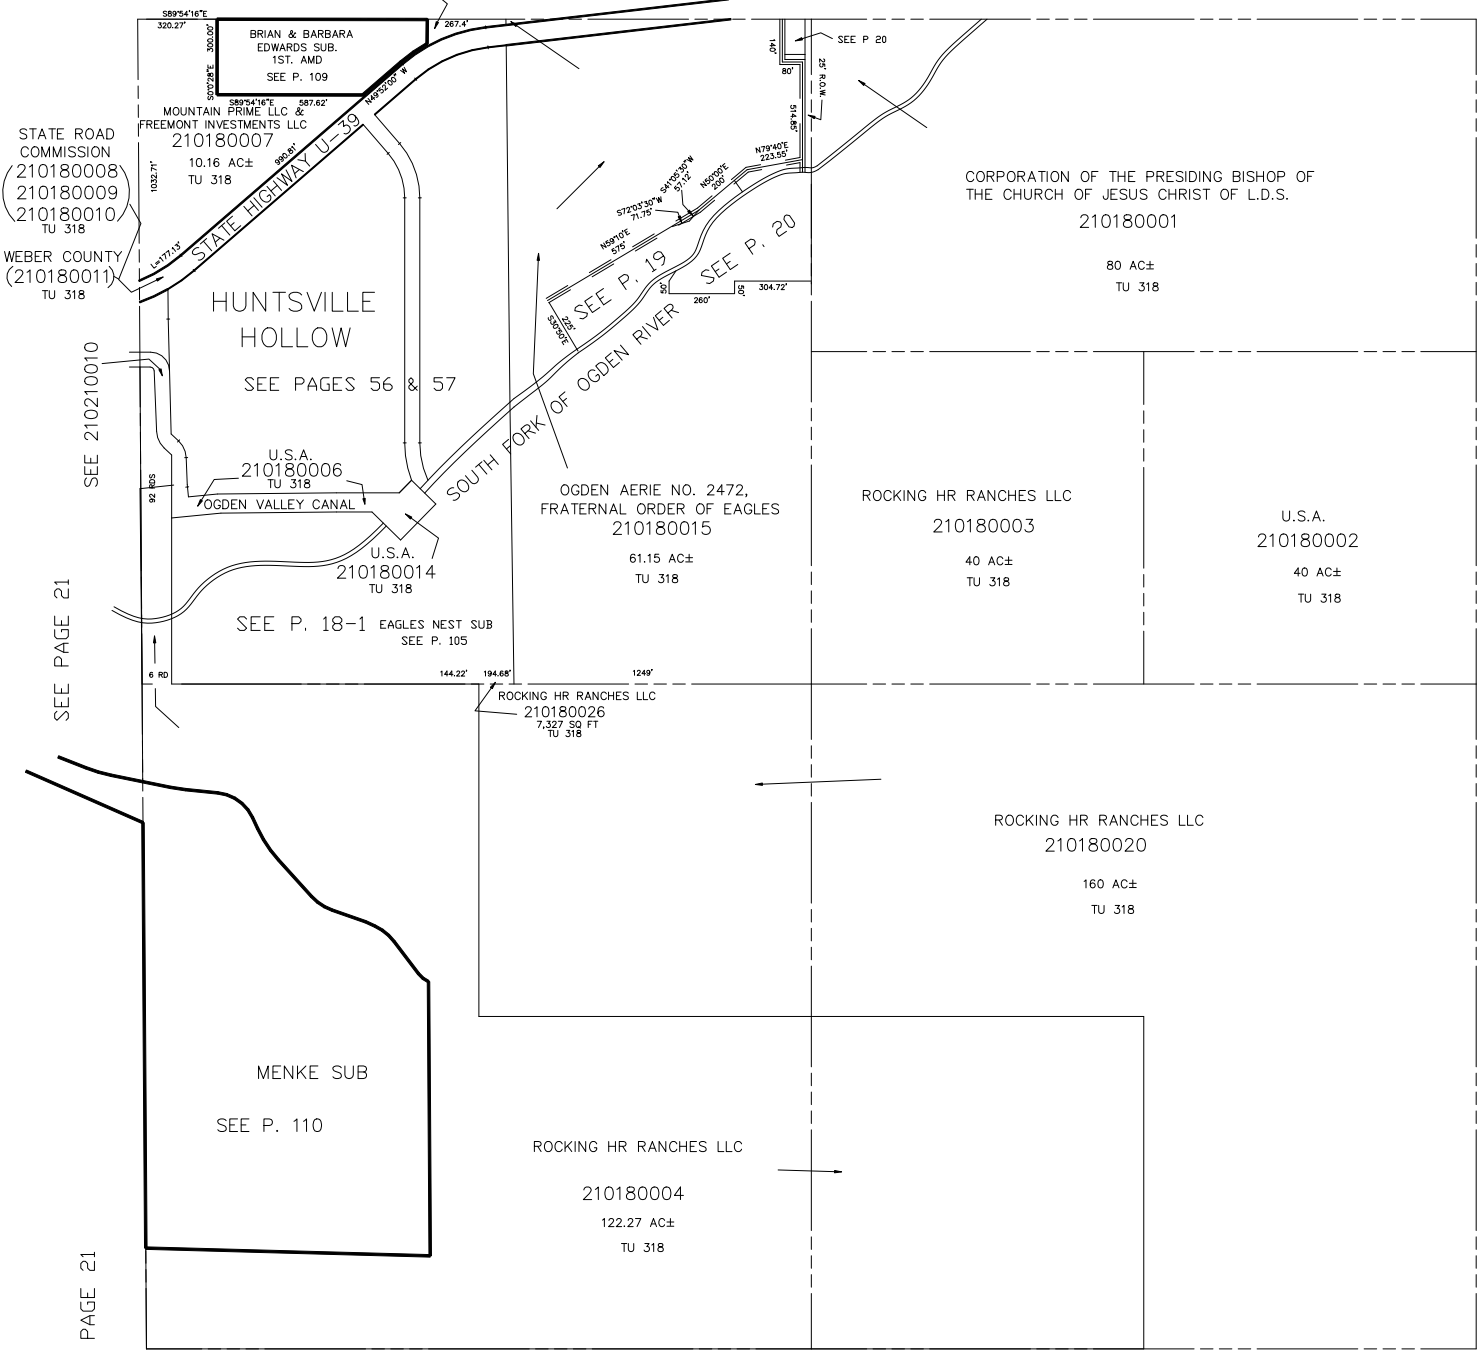

SECTION 14, T.6N., R.2E., S.L.B. & M.

IN WEBER COUNTY

SCALE 1" = 400'

TAXING UNIT: 318, 221 VERDA WRIGHT ROLLO TRUSTEE 210180012 TU 318 SEE PAGE 13

STATE ROAD COMMISSION 210180008 210180009 210180010 210180011 TU 318

WEBER COUNTY (210180011) TU 318

SEE PAGE 21

SEE PAGE 21

SEE PAGE 17

SEE PAGE 36